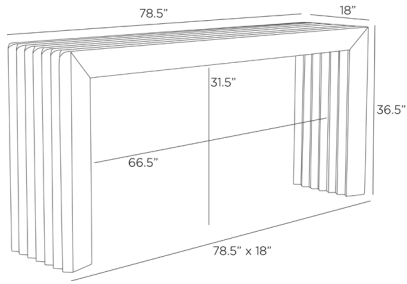

DELANO OUTDOOR CONSOLE

FLS10
H: 36.5 IN, W: 78.5 IN, D: 18 IN
Willow
Contract Suitable As Is

Designed to be equally at home in an entryway, transitional, or hospitality space, our console effortlessly works both indoors and out. Willow stained teak wood is grooved on the surface with a sawtooth motif at each side. The substantial surface makes it ideal for hosting dinner or drinks. Finish will vary.

APPEARANCE

Material	Wood
Material Type	Grade A Teak
Finish Will Vary	true
Top Coat/Sealant	true

DIMENSIONS

Foot Print	W: 78.5 IN, D: 18 IN
Leg	W: 6, D: 18
Clearance	31.5"
Diagonal Dimension	40.5 IN

SHIPPING

Shipping Requirements	TruckShip
Product Weight	199 LBS
Gross Weight 1	210 LBS
Shipping Box 1	H: 40.35 IN, L: 81.7 IN, W: 20.47 IN

ADDITIONAL INFO

Leg Or Foot Application	Adjustable Glides
Swatch Number	WWSW