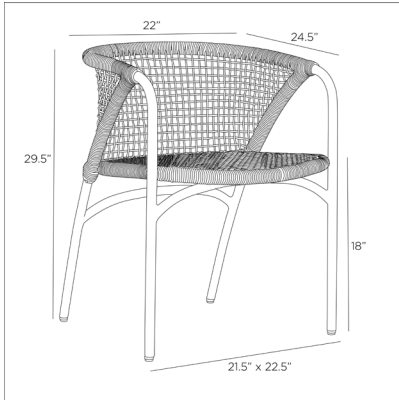

ENZO OUTDOOR DINING CHAIR

FRS15
H: 29.5 IN, W: 22 IN, D: 24.5 IN
Buff Plain Weave
Contract Suitable As Is

Swooping lines and gestural back legs give this dining chair a feeling of captured motion. An extruded arch frame of blackened bronze aluminum juxtaposes an organic woven seat of buff synthetic rope to add a textural allure to the minimalist silhouette.

APPEARANCE

Material	Aluminum, Rope
Material Type	Powder Coated, Synthetic
Finish	Blackened Bronze
Top Coat/Sealant	false

DIMENSIONS

Foot Print	W: 21.5 IN, D: 22.5 IN
Leg	H: 26.5 IN, Dia: 1.00
Seat Back	H: 12.5 IN, W: 14, D: 1.5
Seat	W: 20 IN, D: 20 IN
Seat Height	18 IN
Seat	W: 20 IN, D: 20 IN
Clearance	16"
Diagonal Dimension	34 IN

SHIPPING

Product Weight	11.4 LBS
Gross Weight 1	13 LBS
Shipping Box 1	H: 31.5 IN, L: 23.62 IN, W: 26.57 IN

ADDITIONAL INFO

Leg Or Foot Application	Non-Adjustable Nylon Glides
Swatch Number	BPSPSW, BBPASW, BSPSBSW