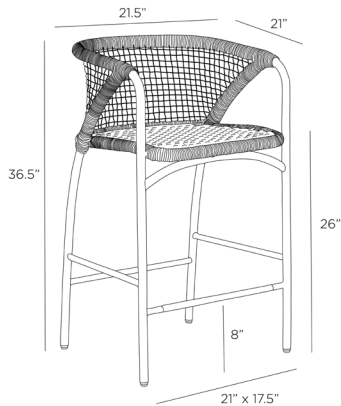

ENZO OUTDOOR COUNTER STOOL

FSS01  
H: 36.5 IN, W: 21.5 IN, D: 21 IN  
Buff Plain Weave  
Contract Suitable As Is

Swooping lines and gestural back legs give this counter stool a feeling of captured motion. An extruded arch frame of blackened bronze aluminum juxtaposes an organic woven seat of buff synthetic rope to add a textural allure to the minimalist silhouette.

APPEARANCE

Material Aluminum, Rope  
Material Type Powder Coated, Synthetic  
Finish Blackened Bronze  
Top Coat/Sealant false

DIMENSIONS

Arm H: 35.5 IN, W: 1.5 IN, D: 12 IN  
Foot Print W: 21 IN, D: 17.5 IN  
Seat W: 19 IN, D: 17 IN  
Seat Height 26 IN  
Seat W: 19 IN, D: 17 IN  
Clearance 8"  
Diagonal Dimension 42.5 IN

SHIPPING

Product Weight 12.7 LBS  
Gross Weight 1 15 LBS  
Shipping Box 1 H: 37.2 IN, L: 22.83 IN, W: 22.83 IN

ADDITIONAL INFO

Leg Or Foot Application Non-Adjustable Nylon Glides  
Swatch Number BPSPSW, BBPASW, BSPSBSW