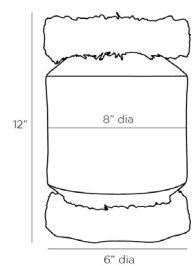

RAFFIE VASE

5735  
Matte Charcoal  
H: 12 IN  
Dia: 8.00 IN

Brimming with textural interest, this vase draws its inspiration from thatched roofing. The vessel communicates a well-traveled sensibility, created in a dynamic mix of handmade matte charcoal terracotta and raw raffia in a natural finish. Finish will vary.