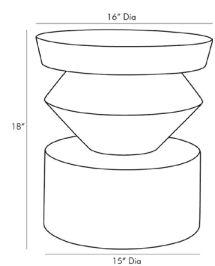

UMA ACCENT TABLE

5778

Paprika

H: 18 IN

Dia: 16.00 IN

A blend of contemporary and modern design can be found in our Uma accent table. The dynamic accent table imparts a spinning-top effect, with a flattened disc shape that hovers between the table's smooth top and its thick drum base. A rich paprika lacquer finish delivers a sleek shine and a fresh dose of color.