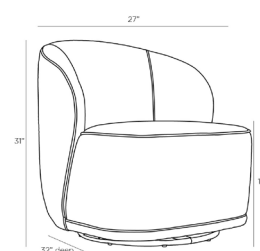

KAITLYN SWIVEL CHAIR

8158

Mist Velvet

H: 31 IN

W: 29 IN

D: 32 IN

Elegantly shaped and perfectly proportioned, the Kaitlyn Swivel Chair draws attention in any room. A subtle winged back wraps around the seat, creating graceful curves that add luxurious detail to its barrel design. Fully upholstered in a plush mist velvet, the chair rests on a blackened iron swivel base for added function.