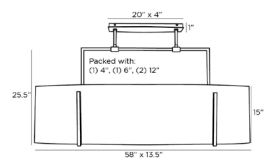

PRESLEY CHANDELIER

89649  
 White Linen  
 H: 30.5 IN  
 W: 58 IN  
 D: 13.5 IN

In an inventive linear composition, the Presley is executed in an architectural framework of English bronze steel, which forms a cradle for the chandelier's canoe-shaped shade. The contrasting materials create a striking juxtaposition, and its crisp, white linen shade casts a soft glow.